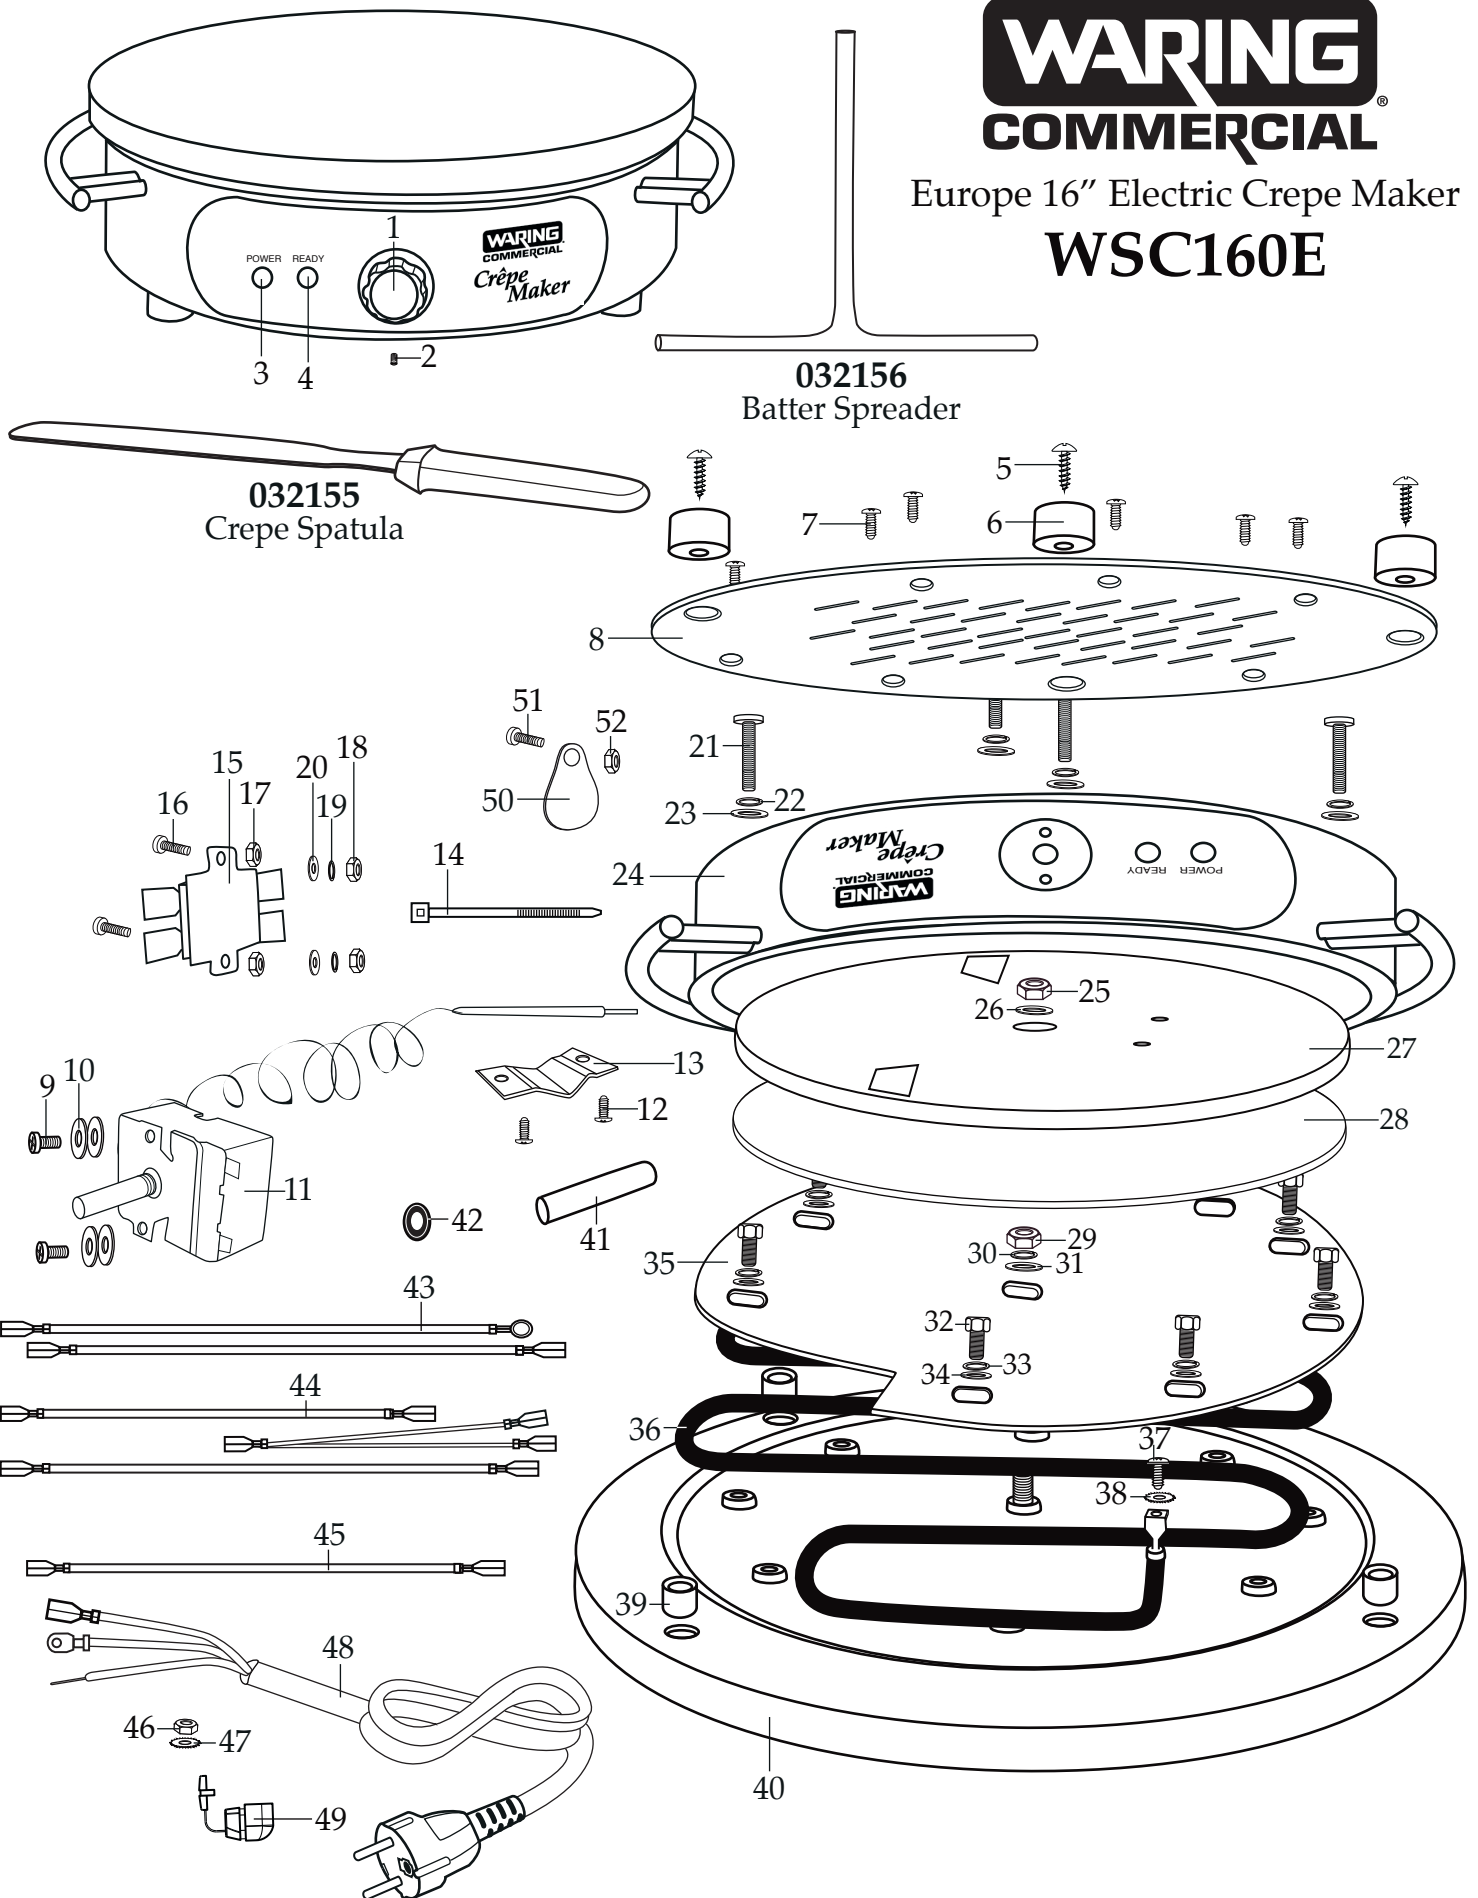

# WARING COMMERCIAL

Europe 16" Electric Crepe Maker

## WSC160E

<b>Illustration #</b>	<b>Part #</b>	<b>Description</b>
1	032130	Control Knob
2	028627	Set Screw
3	029941	Red Power Light
4	030515	Green Ready Light
5	028623	Foot Screw (4 required)
6	028622	Foot (4 required)
7	030006	Screw (6 required)
8	032131	Bottom Plate
9	029943	Thermostat Screw (2 required)
10	032132	Thermostat Washer (4 required)
11	032133	Thermostat
12	030006	Screw (2 required)
13	032134	Thermostat Bracket
14	013731	Wire Tie (4 required)
15	033094	Reset Switch (Discontinued <i>as of 11/17/2015</i> )
16	033095	Screw (2 required)
17	029998	Nut (2 required)
18	029998	Nut (2 required)
19	032136	Spring Washer (2 required)
20	029997	Washer (2 required)
21	032137	Screw (4 required)
22	032138	Spring Washer (4 required)
23	032139	Washer (4 required)
24	033097	Outer Base Shell with Handles
25	029980	Hex Nut
26	029951	Washer
27	032141	Insulation Cover
28	032142	Insulation
29	029980	Hex Nut
30	032144	Spring Washer
31	029951	Washer
32	029962	Bolt (6 required)
33	029963	Spring Washer (6 required)

Illustration #	Part #	Description
34	029964	Washer (6 required)
35	032143	Element Plate
36	033096	Heating Element
37	029958	Screw (2 required)
38	029959	Lock Washer (2 required)
39	032146	Spacer (4 required)
40	032159	Grill Plate
41	030525	Rubber Sleeve (2 required)
42	030533	Housing Lead Protector
43	032147	Red Lead (thermostat to element)
	033102	Red Lead (thermostat to reset)
44	033098	White Lead (red power light to reset switch)
	032150	Double White Lead (thermostat to ready light and power light)
	032149	White Lead (thermostat to ready light)
45	033099	Black Lead (element to reset switch)
46	030534	Ground Nut
47	030536	Ground Lock Washer
48	033100	Cordset
49	030518	Strain Relief
50	033101	Reset Hole Cover
51	033095	Hole Cover Screw
52	029998	Nut